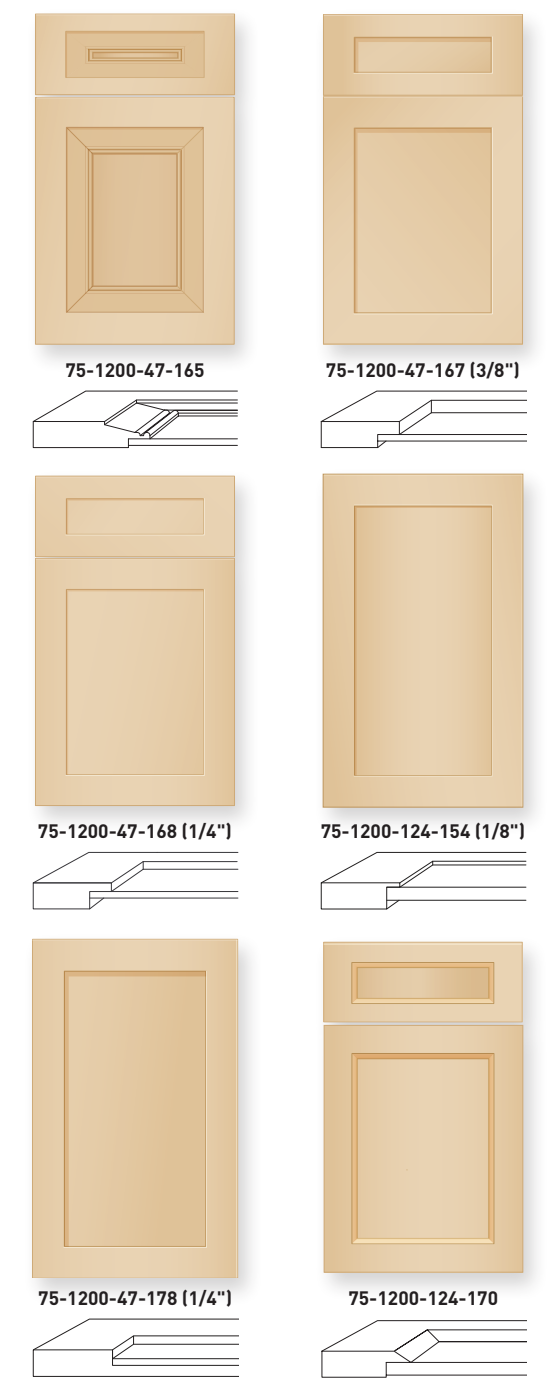

ONE PIECE PREMIUM MDF DOORS (SQUARE CORNERS)

ONE PIECE PREMIUM MDF DOORS (SQUARE CORNERS)

TWO PIECE PREMIUM MDF DOORS (SQUARE CORNERS)

N.B.: Pages 44-45. For the complete selection of center panels, interior mouldings and exterior profiles, please refer to pages 10, 11 and look for this symbol *.
 *For mullions most options shown on pages 15 to 19 are available. Options shown on pages 20 to 32 are also available in MDF. Please also refer to page 80 for our complete selection of designs.